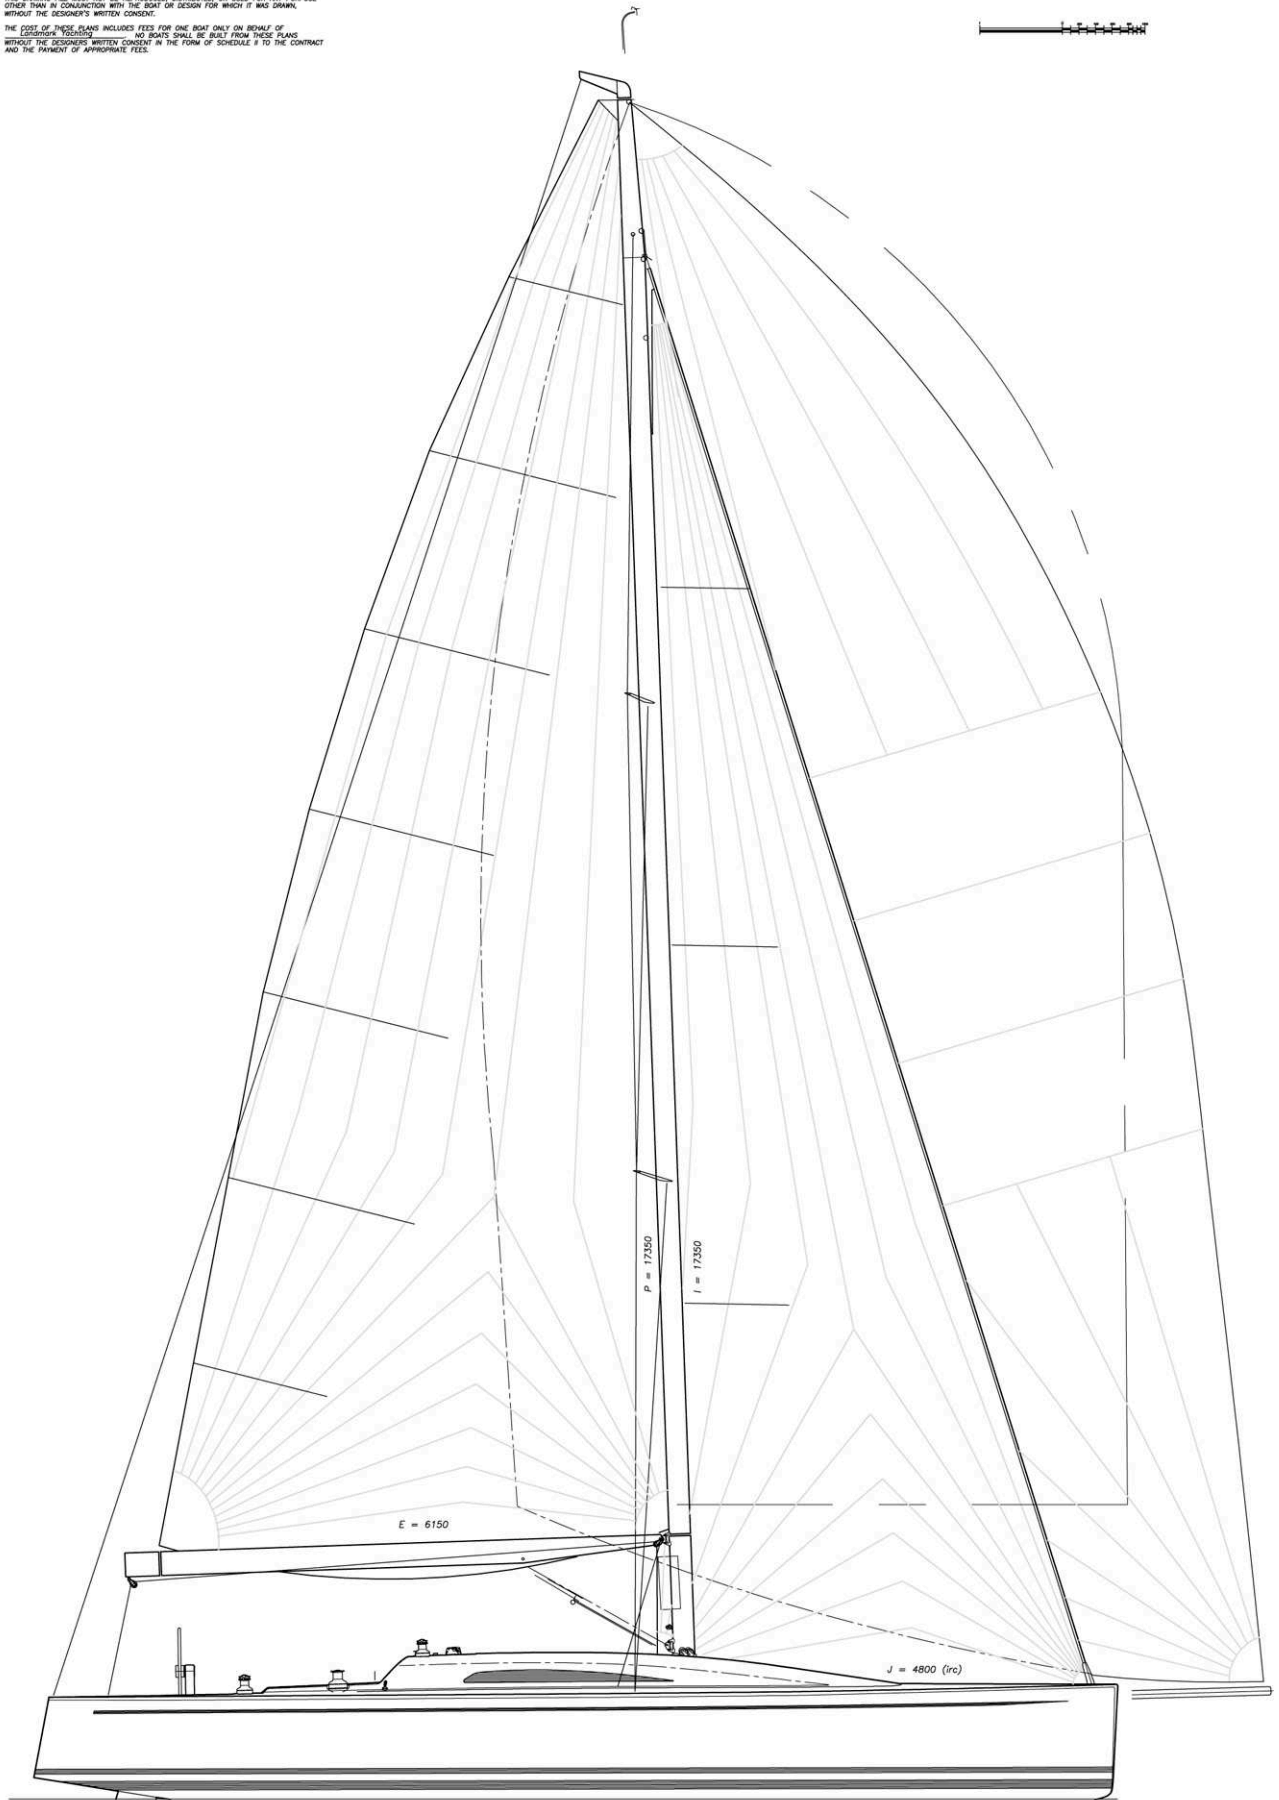

MILLS DESIGN

43' IRC Cruiser Racer
for: Landmark Yachting

Sail Plan	CL 43-202 SP
Scale @ A1 = 1:30	© Mills Design 16/01/07
Mills Design Ltd. Glendole Kildare Wicklow Ireland	t: +353 404 48500 f: +353 404 48501 m: +353 87 2242604 info@mills-design.com www.mills-design.com